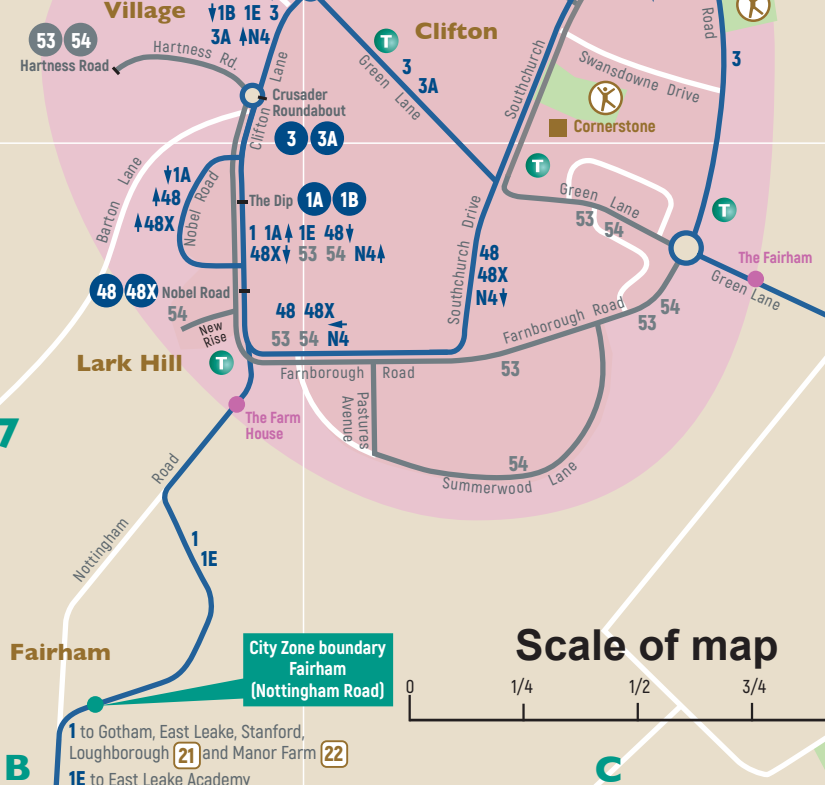

Scale of map

Places of Interest

Halls of Residence

1 Albion House	22 Hydrogen	43 Raleigh Park
2 Ancaster	23 IQ Exchange	44 Rise
3 Blenheim	24 Kaplan Living	45 Riverside Point
4 Brackenhurst	25 Lenton & Wortley	46 Riverside View
5 Bramley Cottages	26 Lincoln	47 Rutland
6 Broadgate Park	27 Liberty Point	48 St. Peter's Court
7 Byron Residence	28 Madison Gardens	49 Sandhills
8 Cavendish	29 Manor Village	50 Sandhills
9 Clarendon Street	30 Melton	51 Simpsons
10 Cloister House	31 Meridian Court	52 Southwell
11 College Drive Houses	32 Miura	53 Station Street (Vita)
12 Cotton Mill	33 Morris House	54 Study Inn
13 Cripps	34 New Hall	55 Ten Traffic Street
14 Dagfa House	35 Newark	56 The Glasshouse
15 Derby	36 Newark House	57 The Matings
16 Derby	37 Nightingale	58 Trinity Square
17 Florence Boot	38 Norton Court	59 Trinity Square
18 Gill Street North & Gill Street South	39 Nottingham Two	60 Varsity
19 Goldsmith Court	40 Nova	61 Willoughby
20 Hampden	41 Peverell	62 York House
21 Hugh Stewart	42 Radford Mill