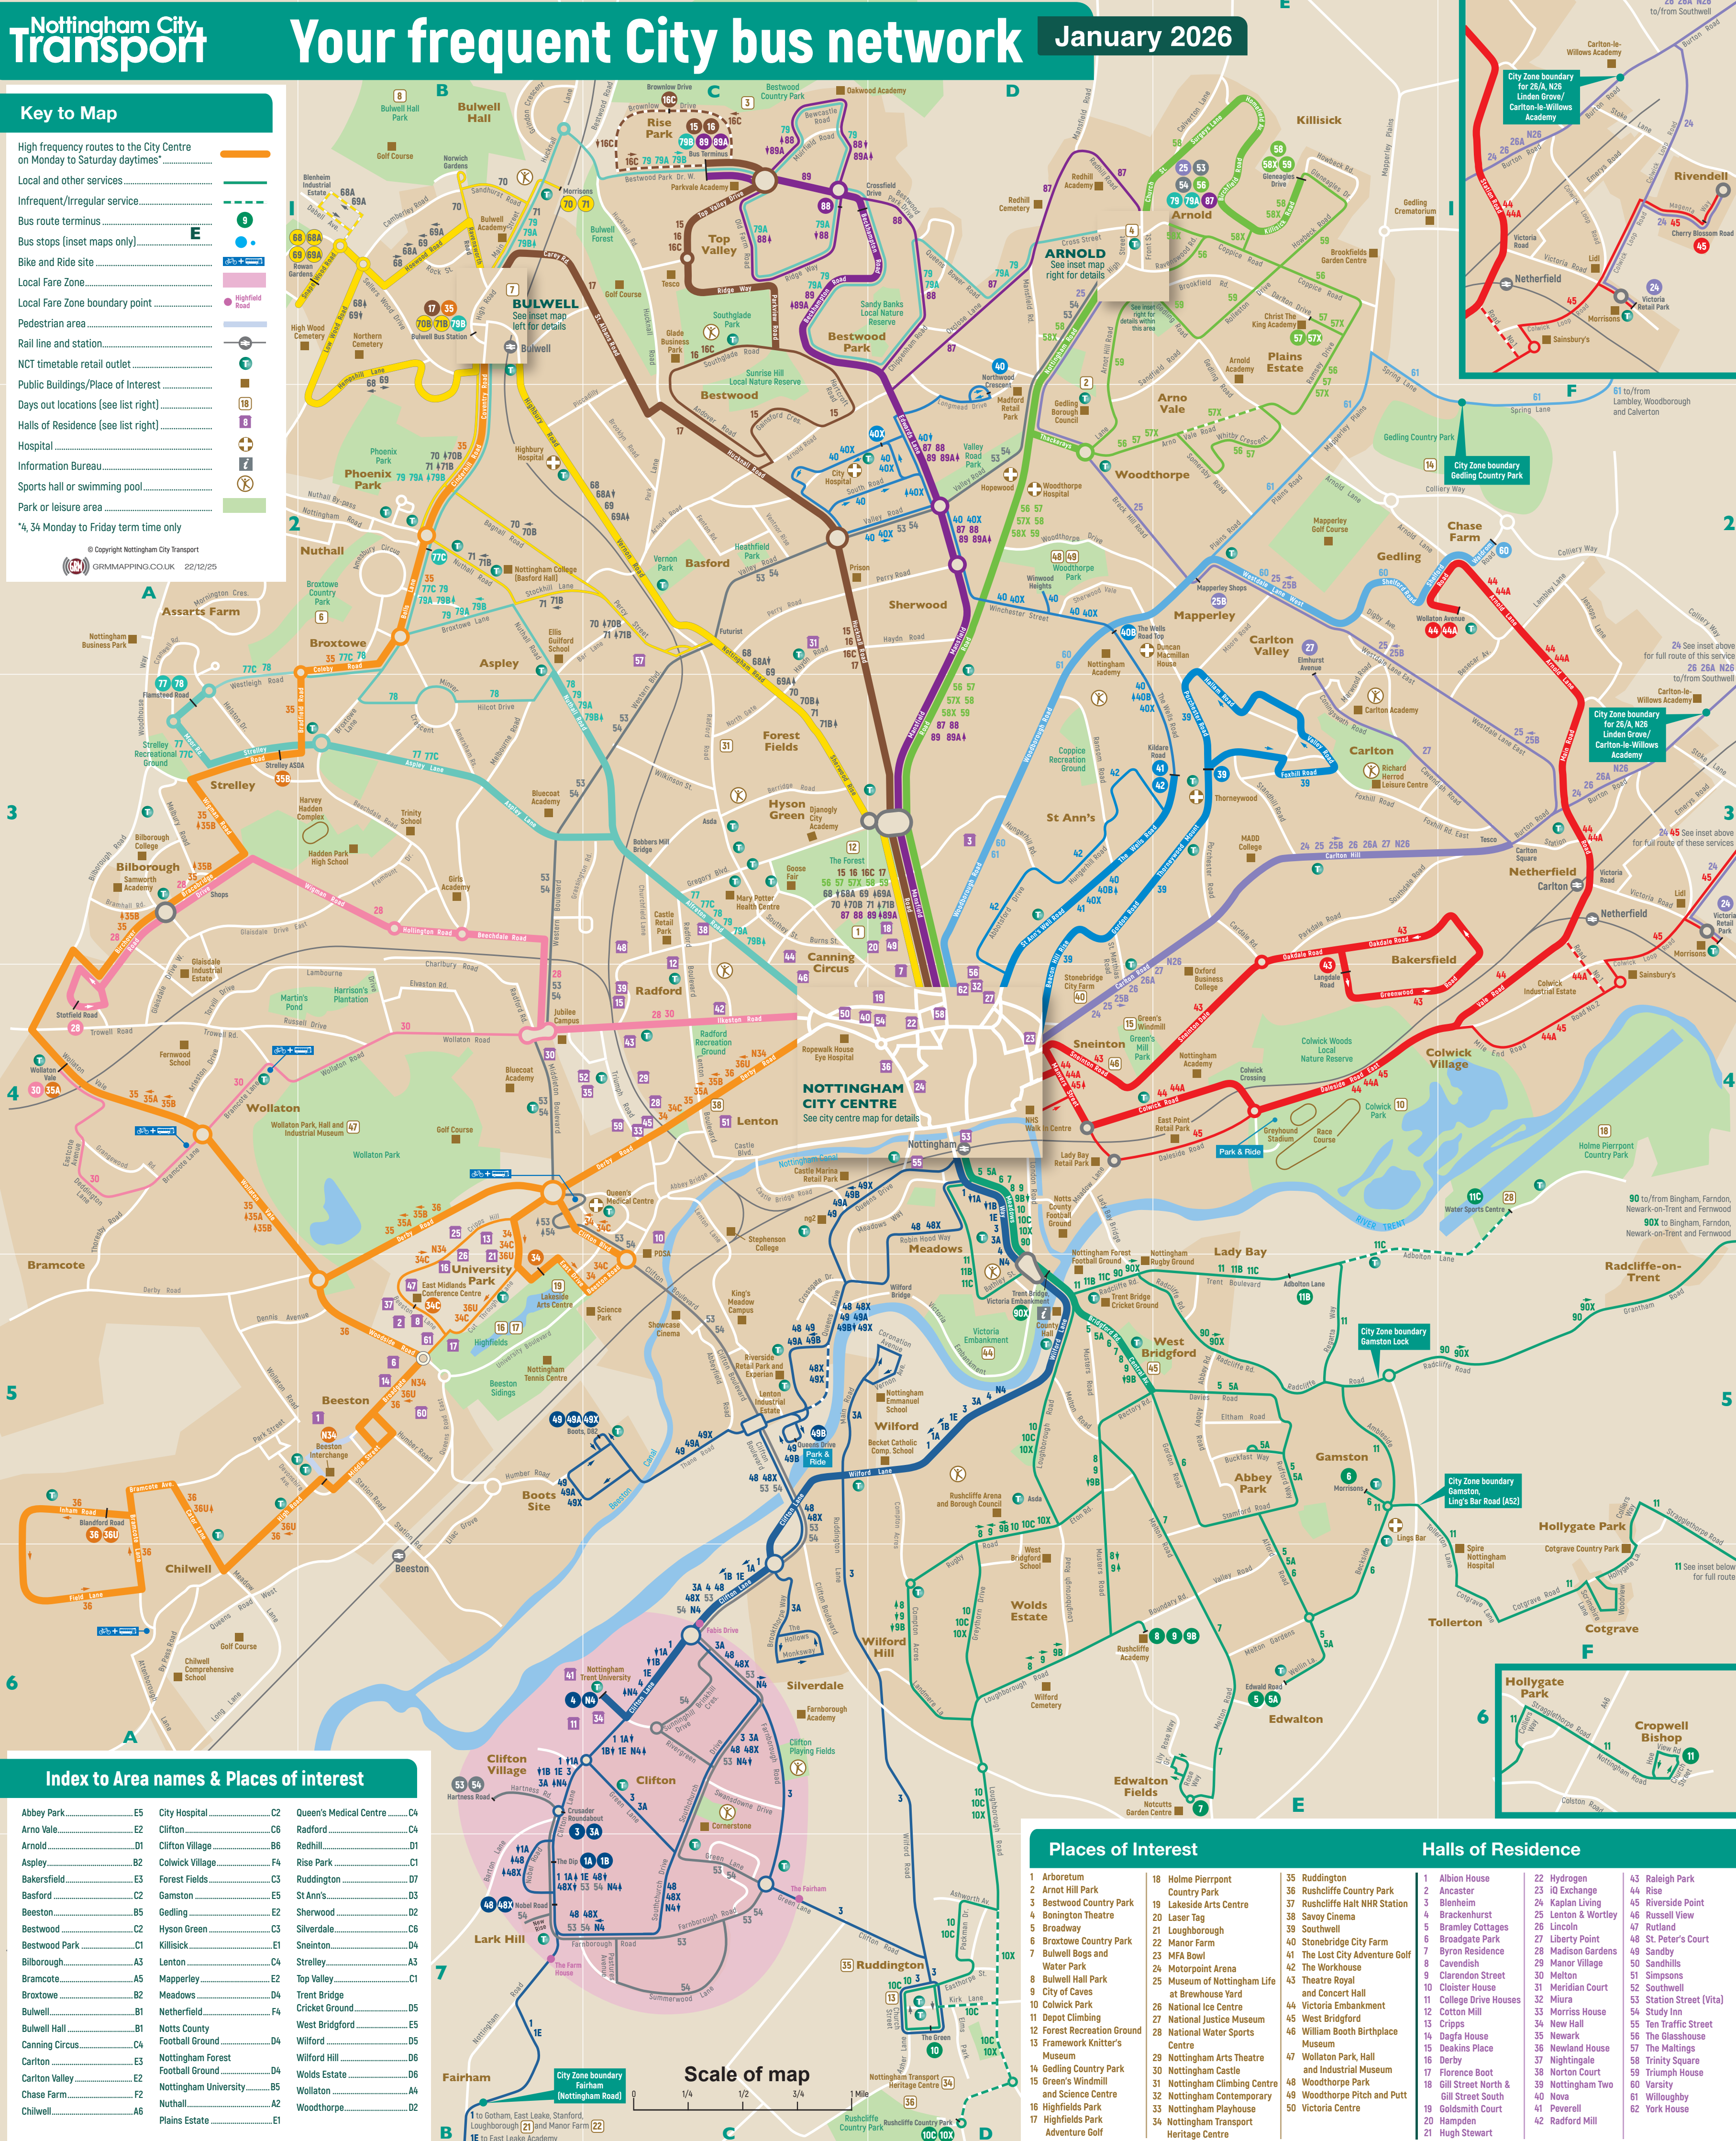

Key to Map

- High frequency routes to the City Centre on Monday to Saturday daytime
- Local and other services
- Infrequent/irregular service
- Bus route terminus
- Bus stops (inset maps only)
- Bike and Ride site
- Local Fare Zone
- Local Fare Zone boundary point
- Pedestrian area
- Rail line and station
- NCT timetable retail outlet
- Public Buildings/Place of Interest
- Days out locations (see list right)
- Halls of Residence (see list right)
- Hospital
- Information Bureau
- Sports hall or swimming pool
- Park or leisure area

*4, 34 Monday to Friday term time only

© Copyright Nottingham City Transport
GRMMAPPING.CO.UK 22/12/25

Index to Area names & Places of interest

Abbey Park.....E5	City Hospital.....C2	Queen's Medical Centre.....C4
Arno Vale.....E2	Clifton.....C6	Radford.....C4
Arnold.....D1	Clifton Village.....B6	Redhill.....C1
Aspley.....B2	Colwick Village.....F4	Rise Park.....C1
Bakersfield.....E3	Forest Fields.....C3	Ruddington.....D7
Basford.....C5	Gamston.....E5	St Ann's.....D3
Beeston.....B2	Gedling.....E2	Sherwood.....D2
Bestwood.....C2	Hyson Green.....C3	Silverdale.....C6
Bestwood Park.....C1	Killisick.....E1	Sneinton.....D4
Bilborough.....A3	Lenton.....C4	Strelley.....A3
Bramcote.....A5	Mapperton.....E2	Top Valley.....C1
Broxtowe.....B2	Meadows.....D4	Trent Bridge Cricket Ground.....D5
Bulwell.....B1	Netherfield.....F4	West Bridgford.....E5
Bulwell Hall.....B1	Notts County.....D4	Wilford.....D6
Canning Circus.....C4	Nottingham Forest.....D4	Wilford Hill.....D6
Carlton.....E3	Nottingham University.....B5	Wolds Estate.....D6
Carlton Valley.....E2	Nuthall.....A2	Wollaton.....D4
Chase Farm.....F2	Plains Estate.....D2	Woodthorpe.....D2
Chilwell.....A6