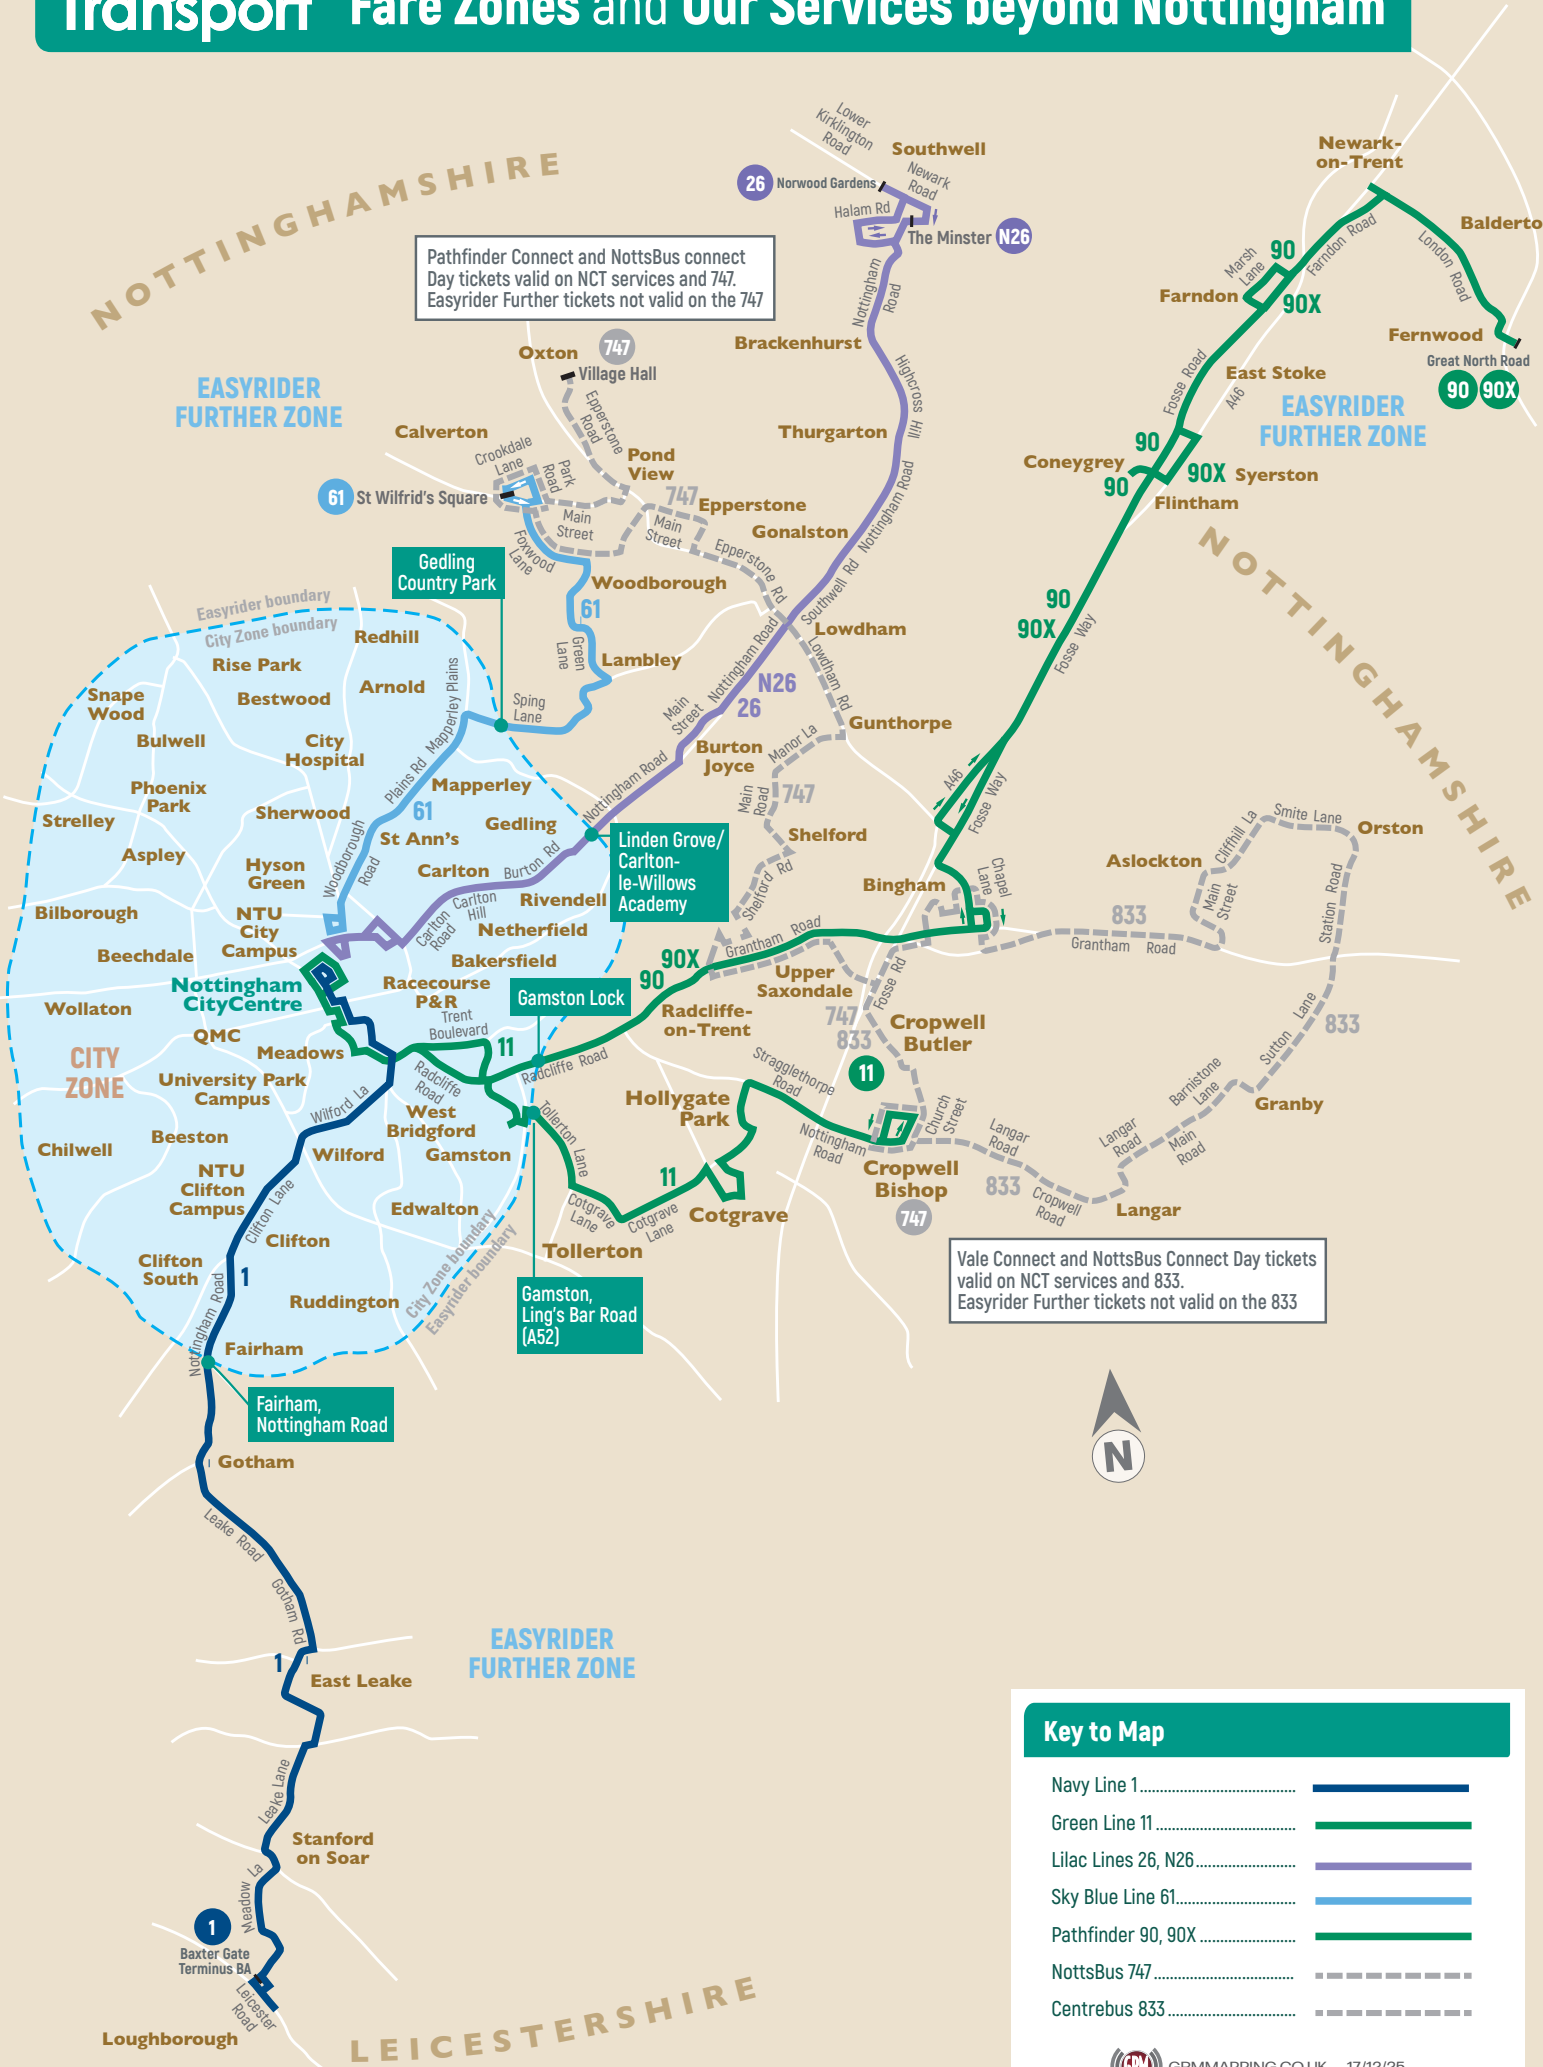

Nottingham City Transport Fare Zones and Our Services beyond Nottingham

Pathfinder Connect and NottsBus connect Day tickets valid on NCT services and 747. Easyrider Further tickets not valid on the 747

Vale Connect and NottsBus Connect Day tickets valid on NCT services and 833. Easyrider Further tickets not valid on the 833

Key to Map

- Navy Line 1.....
- Green Line 11.....
- Lilac Lines 26, N26.....
- Sky Blue Line 61.....
- Pathfinder 90, 90X.....
- NottsBus 747.....
- Centrebus 833.....