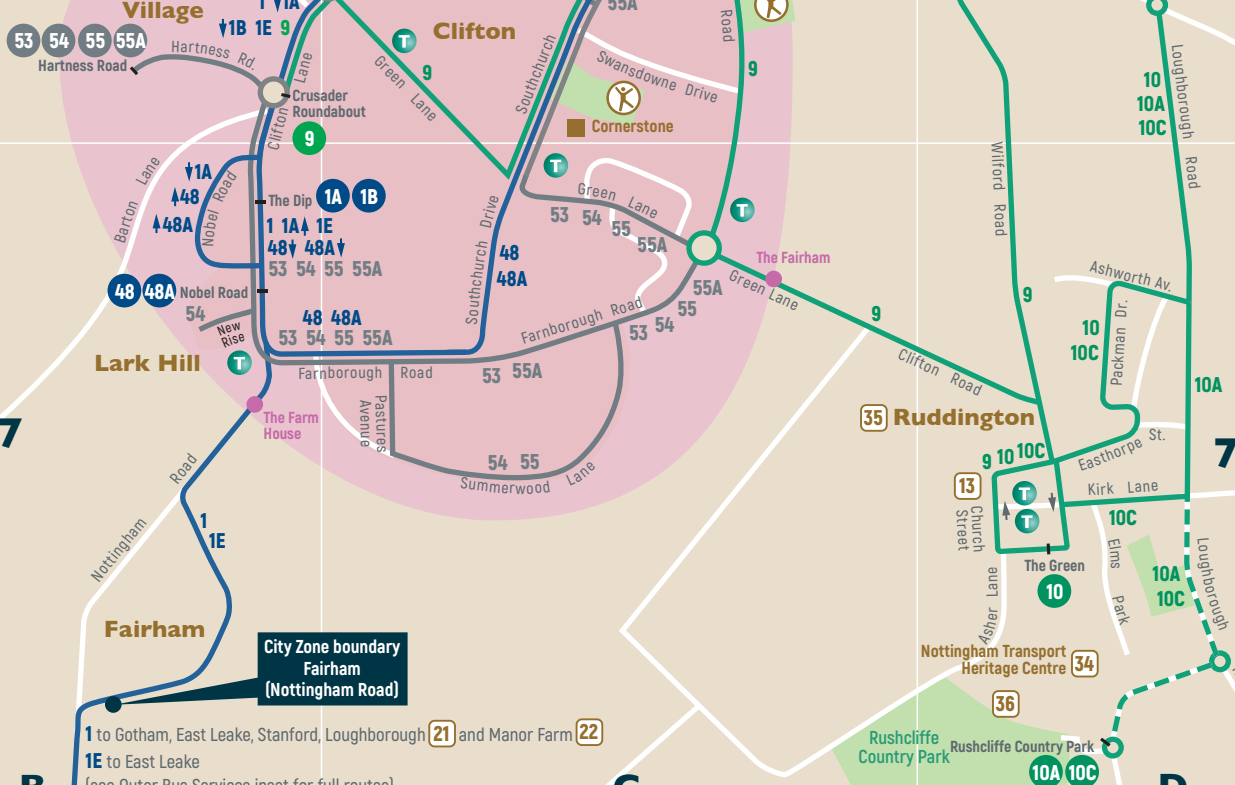

Places of Interest

1 Arboretum	18 Holme Pierpoint	35 Ruddington	43 Raleigh Park
2 Arnot Hill Park	19 Lakeside Arts Centre	36 Ruscliffe Country Park	44 Rise
3 Bestwood Country Park	20 Laser Tag	37 Ruscliffe Halt NHR Station	45 Riverside View
4 Bonington Theatre	21 Loughborough	38 Savoy Cinema	46 Russell View
5 Broadway	22 Manor Farm	39 Southwell	47 Rutland
6 Broxtowe Country Park	23 MFA Bowl	40 Stonebridge City Farm	48 St. Peter's Court
7 Bulwell Bogs and Water Park	24 Motorpoint Arena	41 The Lost City Adventure Golf	49 Sandhills
8 Bulwell Hall Park	25 Museum of Nottingham Life at Brewchase Yard	42 The Workhouse	50 Sandhills
9 City of Caves	26 National Ice Centre	43 Theatre Royal and Concert Hall	51 Simpsons
10 Colwick Park	27 National Justice Museum	44 Victoria Embankment	52 Southwell
11 Depot Climbing	28 National Water Sports Centre	45 West Bridgford	53 Station Street (Vita)
12 Forest Recreation Ground	29 Nottingham Arts Theatre	46 William Booth Birthplace Museum	54 Study Inn
13 Framework Knitter's Museum	30 Nottingham Castle and Industrial Museum	47 Wollaton Park, Hall and Industrial Museum	55 Ten Traffic Street
14 Gedling Country Park	31 Nottingham Climbing Centre	48 Woodthorpe Pitch and Putt	56 The Glasshouse
15 Green's Windmill and Science Centre	32 Nottingham Contemporary	49 Woodthorpe Golf Club	57 The Maltings
16 Highfields Park	33 Nottingham Playhouse	50 Victoria Centre	58 Triumph Square
17 Highfields Park Adventure Golf	34 Nottingham Transport Heritage Centre		59 Variety
			60 Varsity
			61 Willowghy
			62 York House

Halls of Residence

1 Albion House	22 Hydrogen	43 Raleigh Park
2 Ancaster	23 iO Exchange	44 Rise
3 Blenheim	24 Kaplan Living	45 Riverside View
4 Brackenhurst	25 Liberty & Wortley	46 Russell View
5 Bramley Cottages	26 Lincoln	47 Rutland
6 Broadgate Park	27 Liberty Point	48 St. Peter's Court
7 Byron Residence	28 Madison Gardens	49 Sandhills
8 Cavendish	29 Manor Village	50 Sandhills
9 Clarendon Street	30 Melton	51 Simpsons
10 Cloister House	31 Meridian Court	52 Southwell
11 College Drive Houses	32 Mirra	53 Station Street (Vita)
12 Cotton Mill	33 Morris House	54 Study Inn
13 Cripps	34 New Hall	55 Ten Traffic Street
14 Dagfa House	35 Newark	56 The Glasshouse
15 Deakins Place	36 Newland House	57 The Maltings
16 Derby	37 Nightingale	58 Triumph Square
17 Florence Boot	38 Norton Court	59 Variety
18 Gill Street North & Gill Street South	39 Nottingham Two	60 Varsity
19 Gossams Court	40 Nova	61 Willowghy
20 Hampden	41 Peverell	62 York House
21 Hugh Stewart	42 Radford Mill