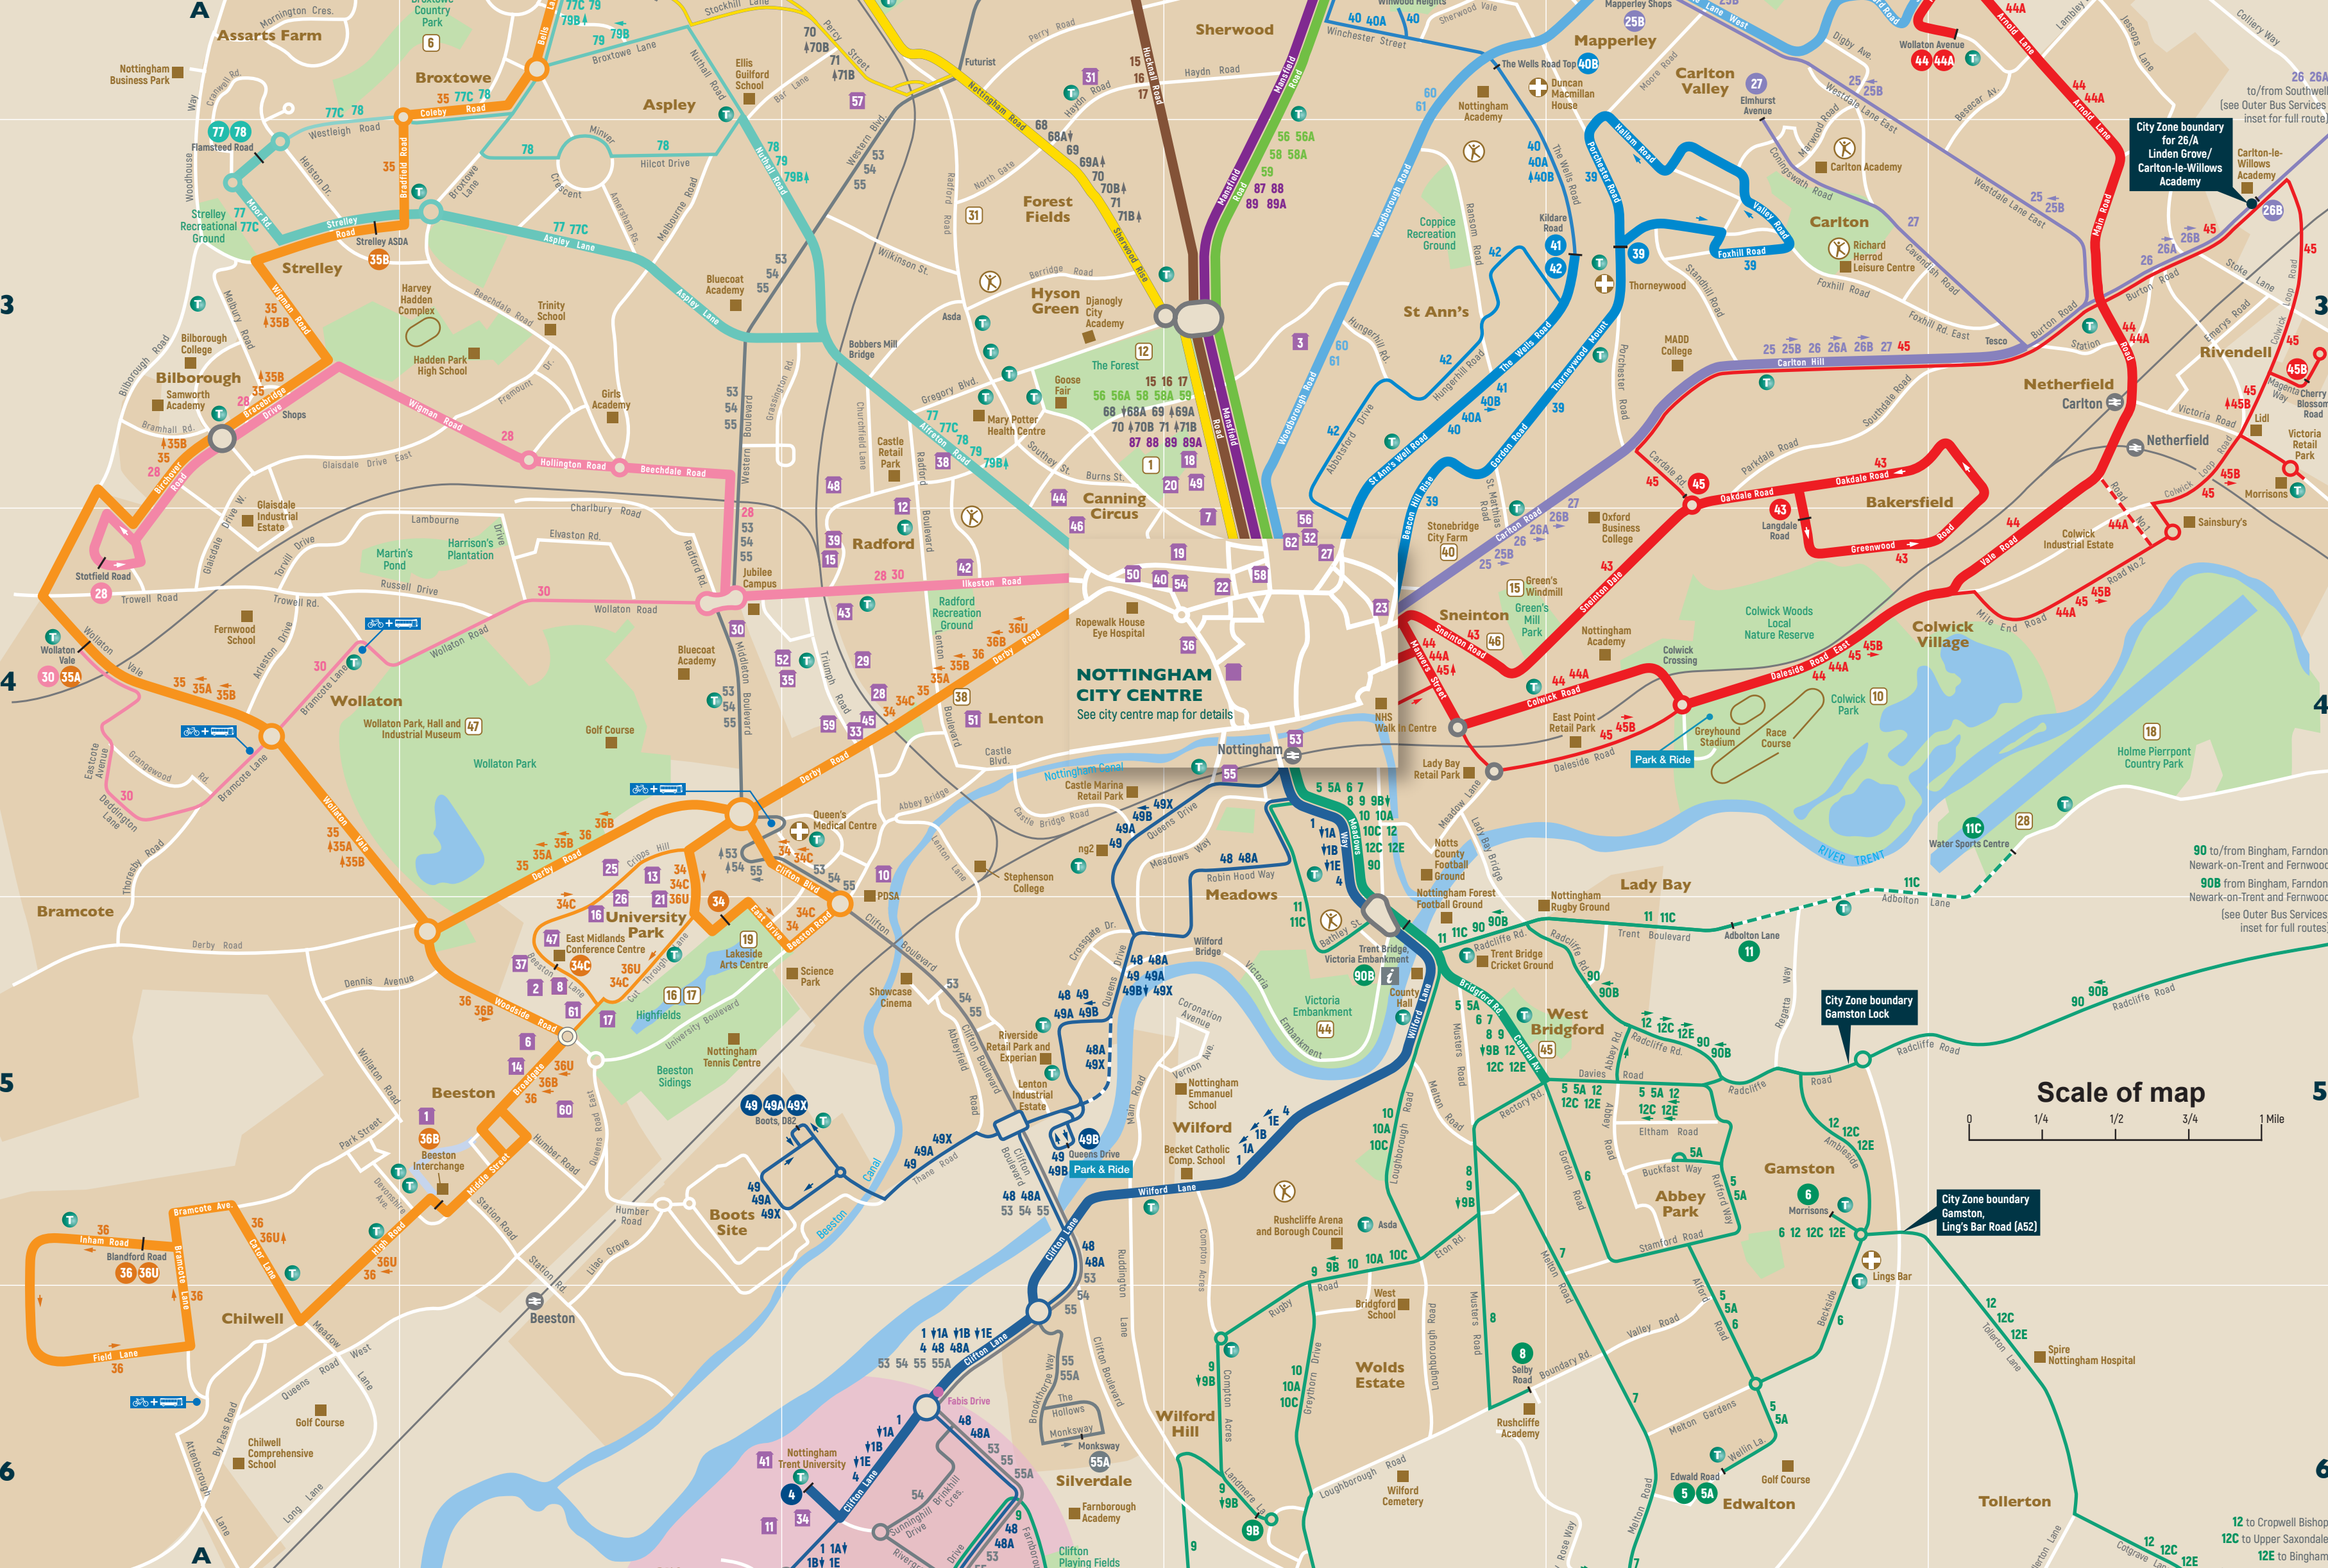

Your frequent City bus network June 2026

Key to Map

- High frequency routes to the City Centre on Monday to Saturday daytime* (Orange line)
- Local and other services (Blue line)
- Infrequent/irregular service (Dashed line)
- Bus route terminus (Circle with 'T')
- Bus stops (Inset maps only) (Blue dots)
- Bike and Ride site (Bicycle icon)
- Local Fare Zone (Pink shaded area)
- Local Fare Zone boundary point (Pink dashed line)
- Pedestrian area (Blue hatched area)
- Rail line and station (Black line with 'T')
- NCT timetable retail outlet (Green 'T' icon)
- Public Buildings/Place of Interest (Brown square icon)
- Days out locations (see list right) (Green square icon)
- Halls of Residence (see list right) (Blue square icon)
- Hospital (White cross icon)
- Information Bureau (Green 'i' icon)
- Sports hall or swimming pool (Blue square icon)
- Park or leisure area (Green area)

*4, 34 Monday to Friday term time only

© Copyright Nottingham City Transport
GRMMAPPING.CO.UK 12/05/26

Index to Area names & Places of interest

Abbey Park.....E5	City Hospital.....C2	Queen's Medical Centre.....C4
Arno Vale.....E2	Clifton.....C6	Radford.....C4
Arnold.....D1	Clifton Village.....B6	Redhill.....D1
Aspley.....B2	Colwick Village.....F4	Rise Park.....C1
Bakersfield.....E3	Forest Fields.....C3	Ruddington.....D7
Basford.....C2	Gamston.....E2	St Ann's.....D3
Beeston.....B5	Gedling.....E5	Sherwood.....D2
Bestwood.....C2	Hyson Green.....C3	Silverdale.....C6
Bestwood Park.....C1	Killisick.....E1	Sneinton.....D3
Bilborough.....A3	Lenton.....C4	Strelley.....A3
Bramcote.....A5	Mapperley.....E2	Top Valley.....C1
Broxtowe.....B2	Meadows.....D4	Trent Bridge.....D5
Bulwell.....B1	Netherfield.....F4	Widford.....D5
Bulwell Hall.....B1	Notts County Football Ground.....D4	Wolds Estate.....D6
Carlton.....E3	Nottingham Forest.....D4	Wollaton.....A4
Carlton Valley.....E2	Nottingham University.....B5	Woodthorpe.....D2
Chase Farm.....F2	Nuthall.....A2	
Chilwell.....A6	Plains Estate.....E1