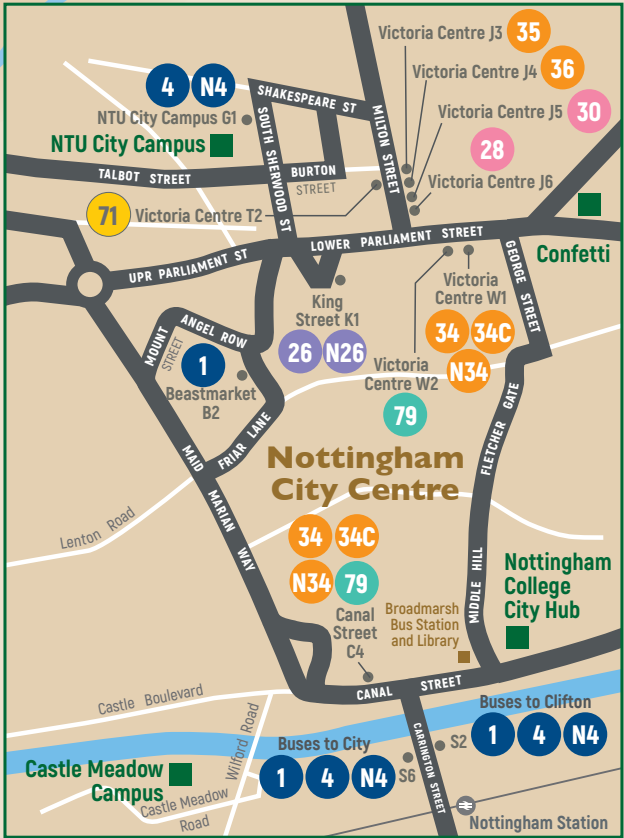

# Buses to College and University Campuses

Navy Lines 1, 4, N4	
Lilac Lines 26, N26	
Pink Lines 28, 30	
Orange Lines 34, 34C, 35, 36, 36U, N34	
Yellow Line 71	
Turquoise Line 79	
University Campus Sites	

GRMMAPPING.CO.UK 29/07/25

1 to and from Loughborough

Buses to Clifton  
1 4 N4

Buses to City  
1 4 N4